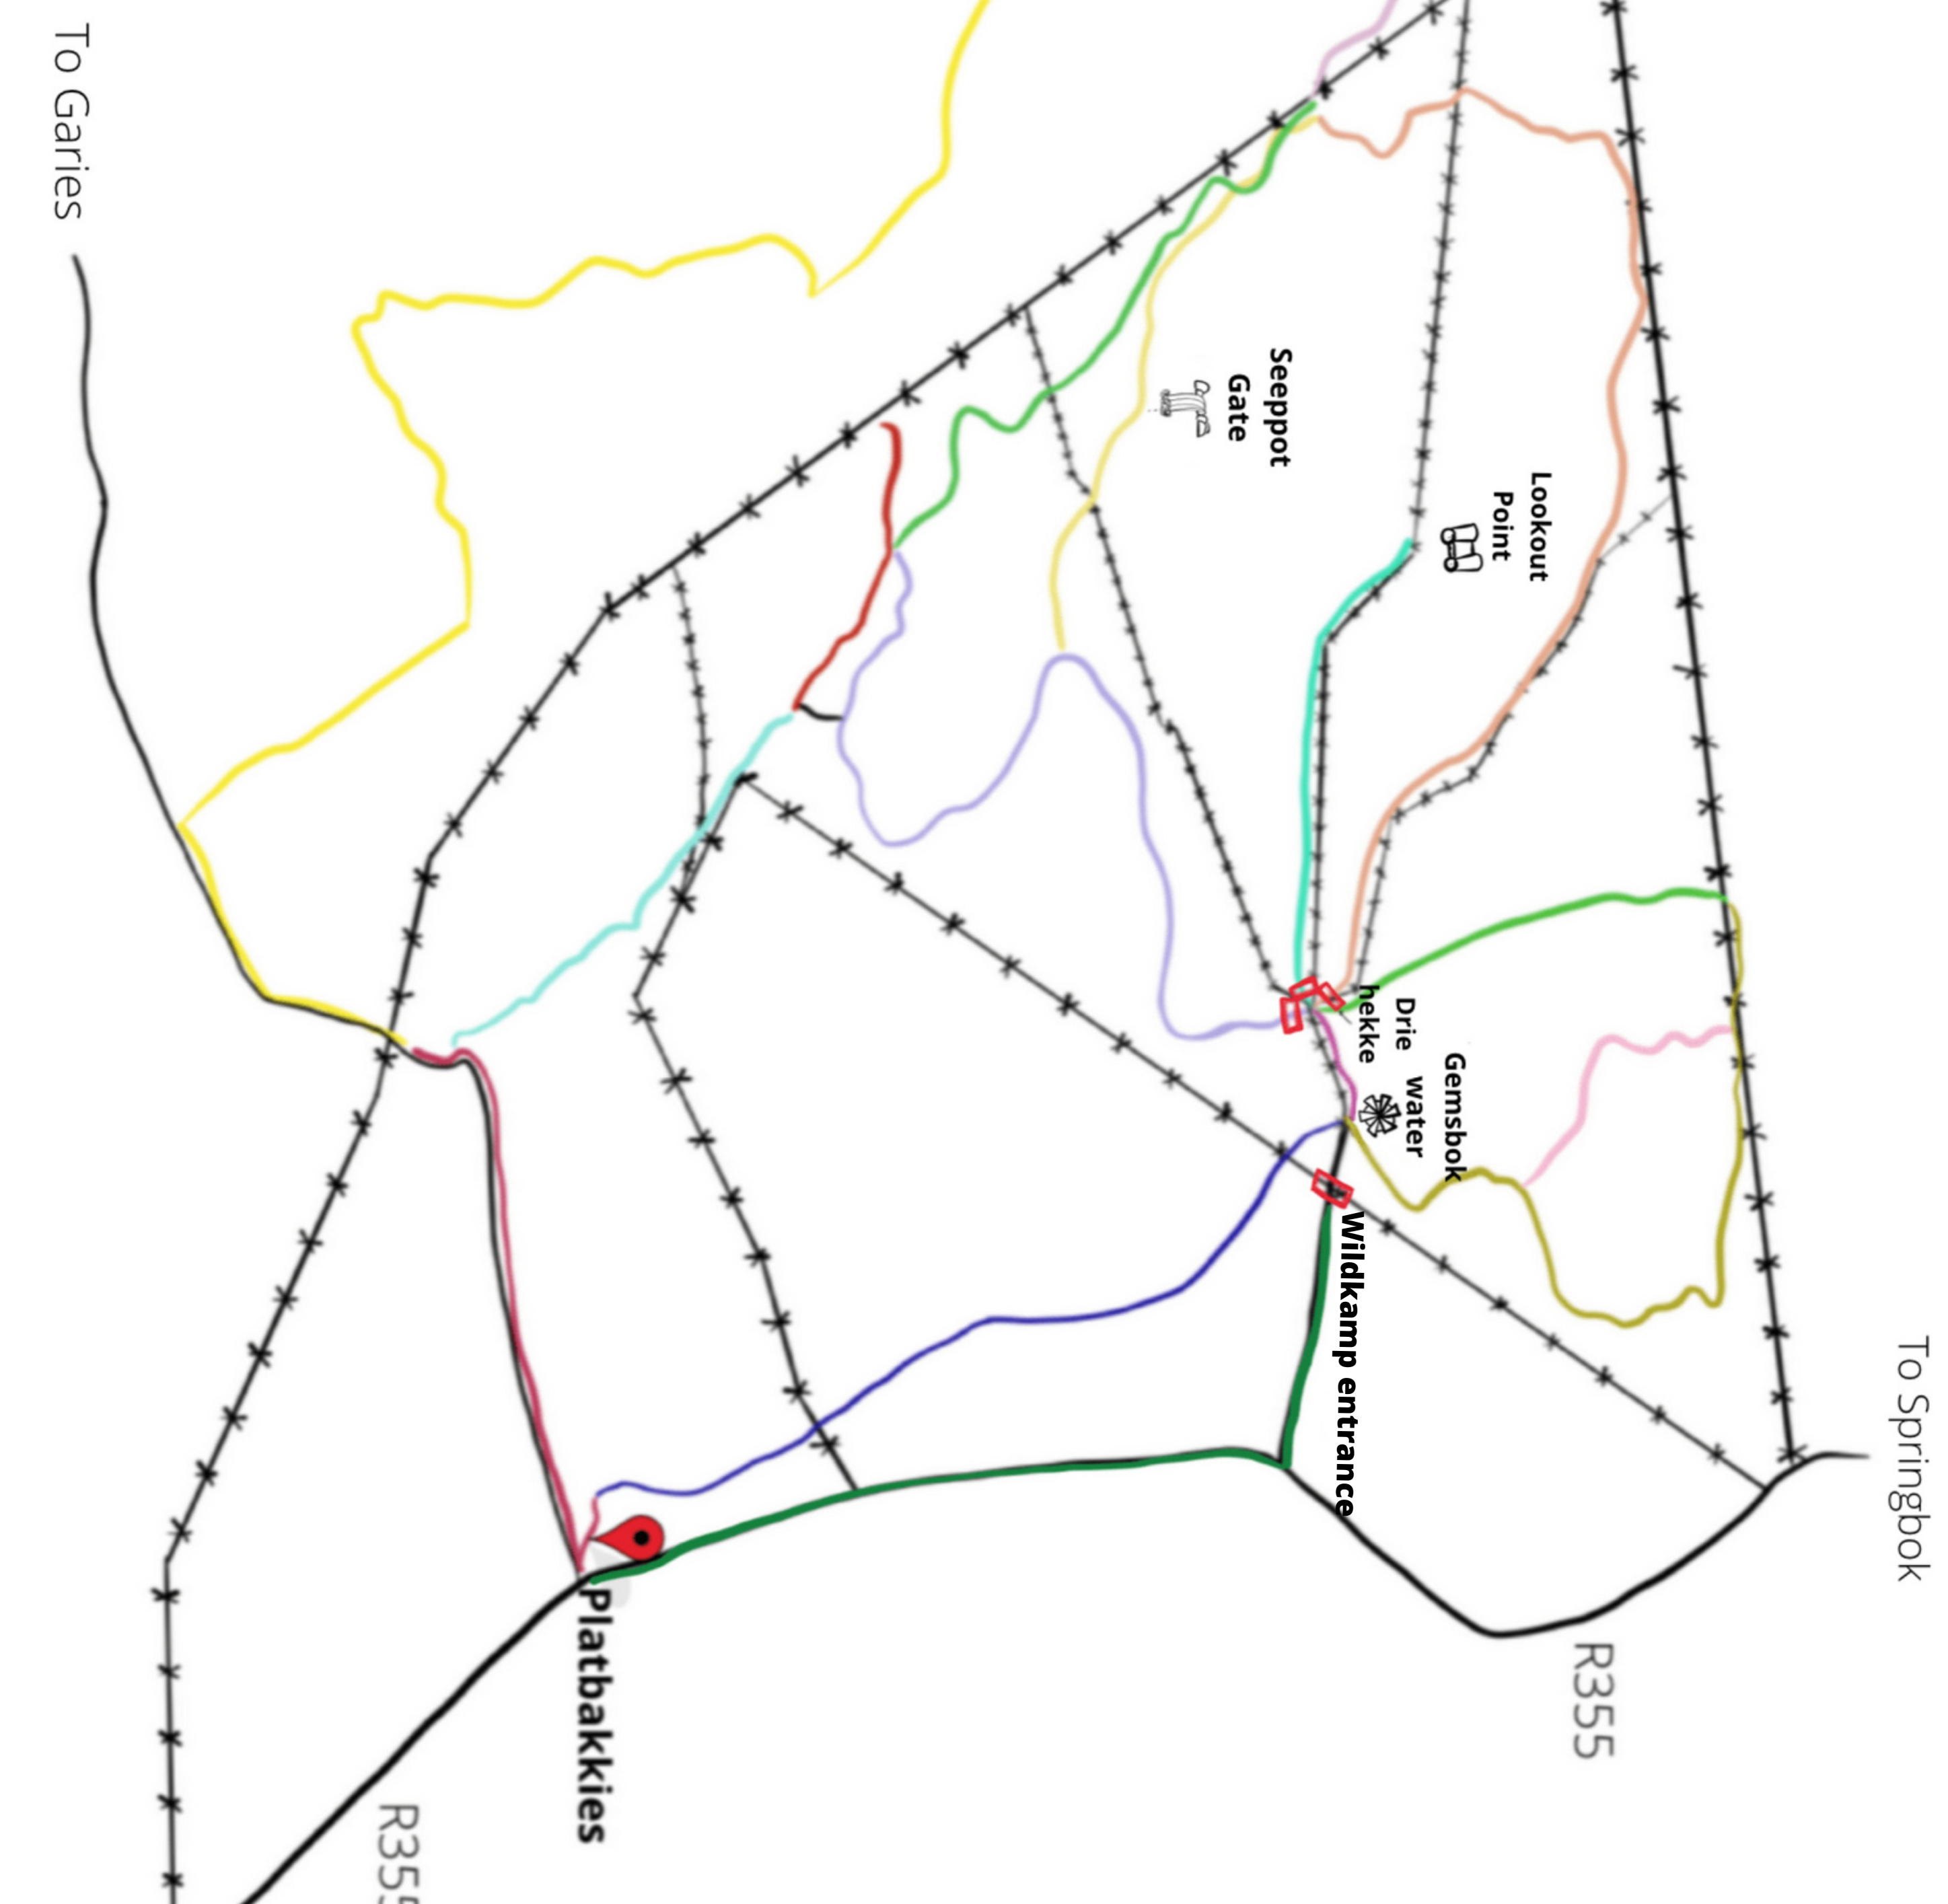

PLATBAKKIES Tracks & Trails

Legend	
	Doringboom Trail 2.57km
	Drie Hekke Track 0.4km
	Gemsbok Noord 4x4 Track 4.27
	Gemsbok Water Drive 3.7km
	Grensheining
	Kloof Track 1.5km
	Kloof Trail 1km
	Kokerboom Track 4.0km
	Mooiplaas 4x4 Track 8.48km
	Murasies Drive 1.6km
	Noute 4x4 Track 3.63km
	Pyplyn Trail 3.11km
	Rivier Trail 900m
	Rondegat kloofe Trail 2.42km
	Rondegat kortpad Track 1.63km
	Seepot 4x4 Track 2.27km
	Steilte Track 190m
	Uitkykpunt Track 1.8km

To Springbok

To Garies

R355

R355

Platbakkies

Wildkamp entrance

Gemsbok

Drie water hekke

Lookout Point

Seepot Gate

To Kliprand